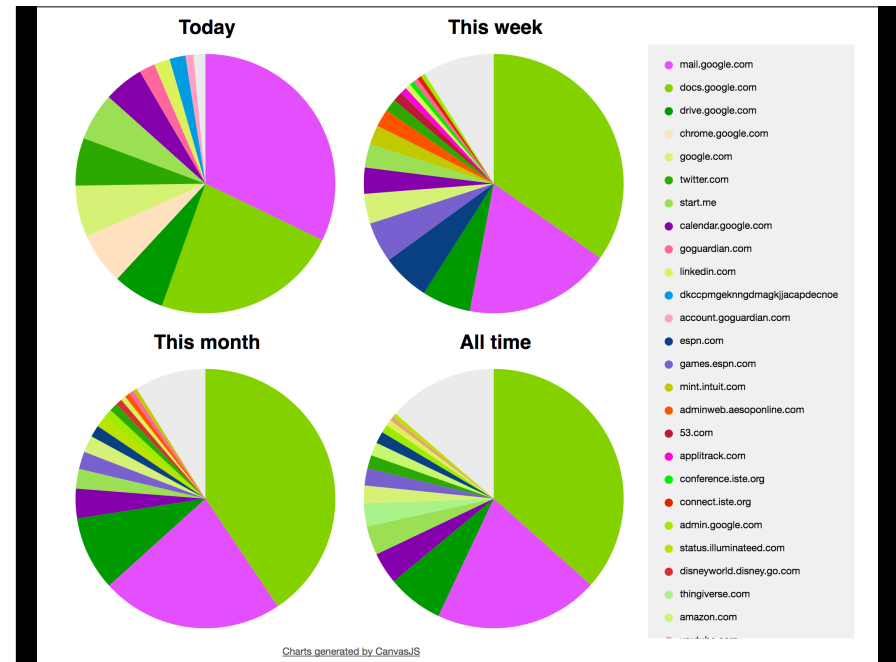

Google Slam

Brian Seymour
Pickerington Local School District

1

Do you have Chromebooks?

2

Do you ever have
parents ask
**“What is my child
doing on his/her
Chromebook?”**

3

Add the extension

4

Installed on all Chromebooks

5

6

Use with parents about usage and during all parent-student-teacher conferences

7

Aides teachers in knowing what students are spending their time (on-task or off-task)

8